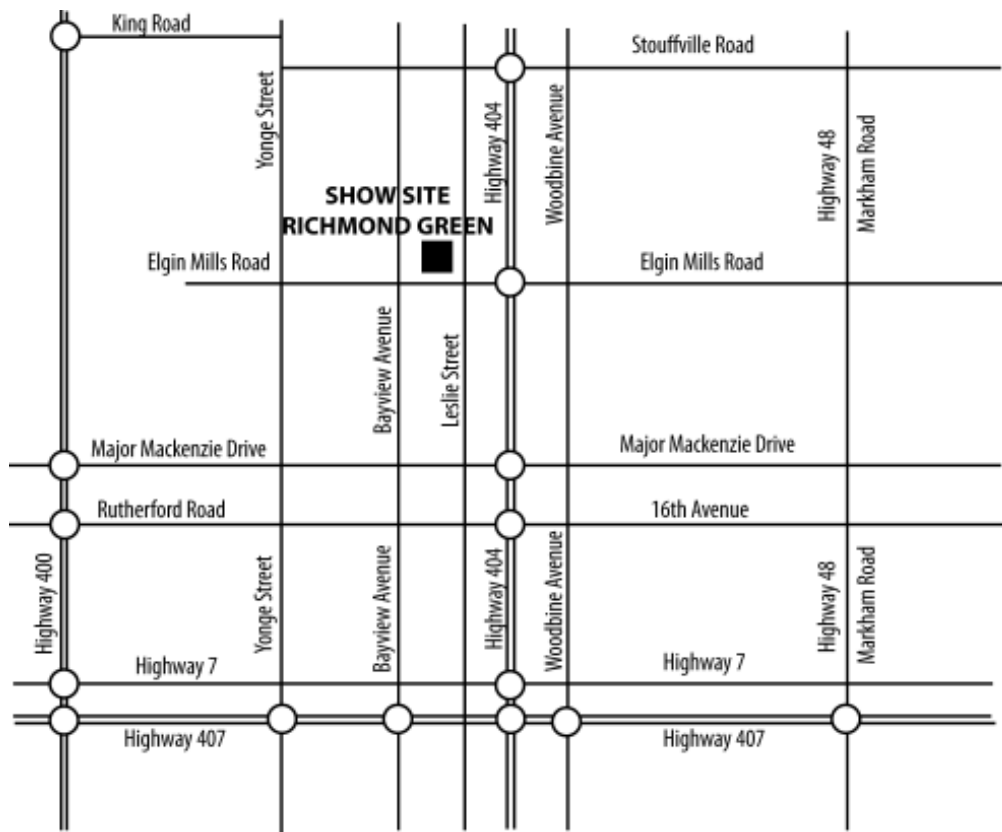

**JUDGING SCHEDULE**

**THURSDAY, AUGUST 26, 2010**  
**FRIDAY, AUGUST 27, 2010**  
**SATURDAY, AUGUST 28, 2010**  
**SUNDAY, AUGUST 29, 2010**

Richmond Green Sports Complex  
1600 Elgin Mills Road East  
Richmond Hill, Ontario