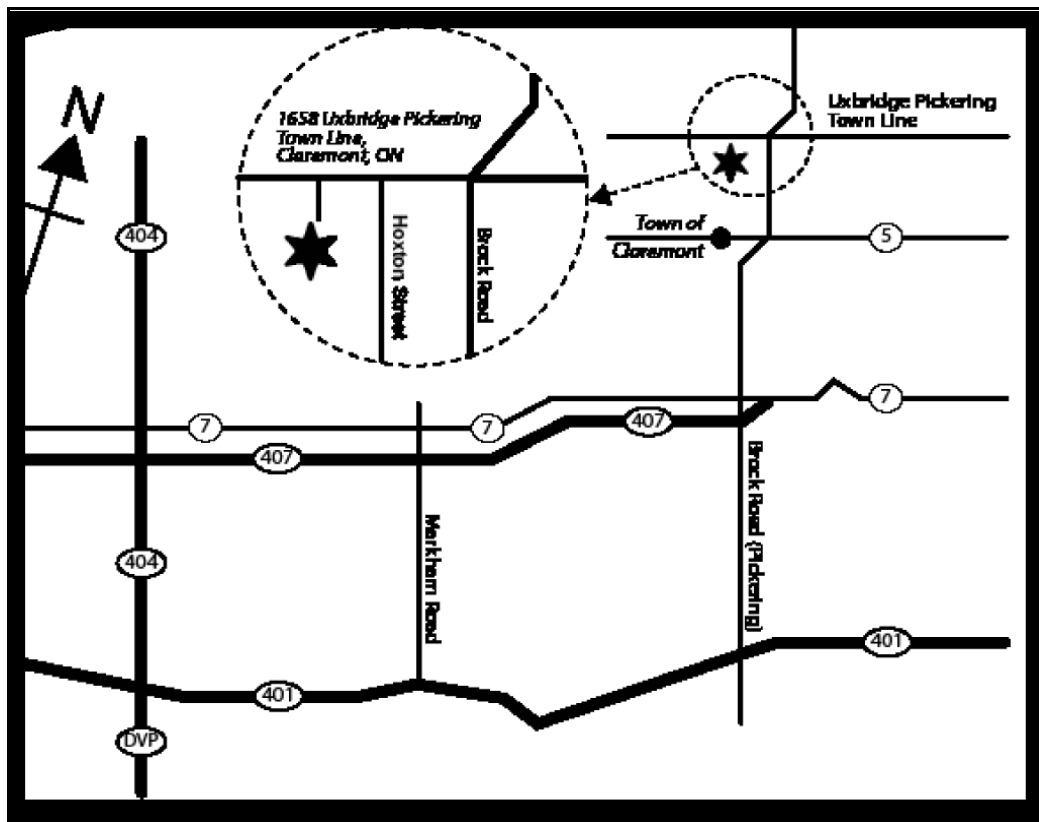

JUDGING SCHEDULE

WEDNESDAY, AUGUST 23, 2017
THURSDAY, AUGUST 24, 2017
TWO SHOWS EACH DAY

Toad Hall
1658 Pickering Uxbridge Townline Road
Pickering ON

SHOW SECRETARY

MJN Show Services
9 Samya Court
Scarborough ON M1R 2A4
Tel. (416) 759-8593 Fax (416) 759-7790
www.mjnshowservices.com