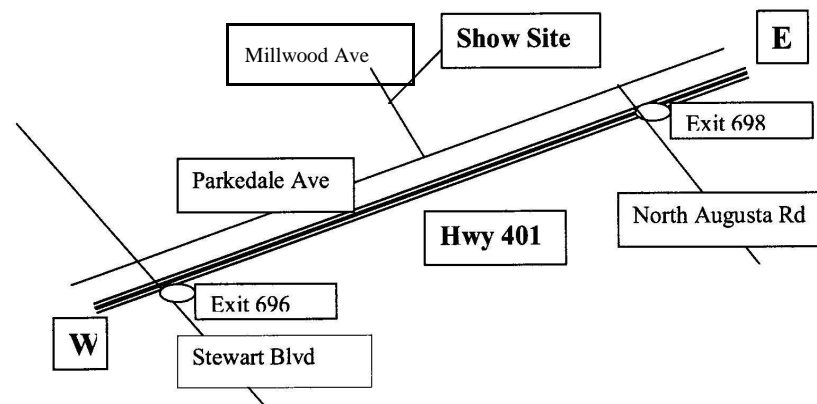

Total: 50

SUNDAY, AUGUST 22

OBED. TRIAL 4 - RING 6 - 9:00 am

Judge: Marion Postgate

- 5 OPEN A: 55-57-58-61-62
- 19 OPEN B: 69-70-71-72-74-77-79-82-84-85-87-88-89-90-91-92-93-94-95
- 10 UTILITY: 100-101-102-104-105-106-105-110-111-115
- 5 PRE-NOVICE: 3-5-6-7
- 4 NOVICE A: 10-12-13-16
- 7 NOVICE B: 30-32-33-34-35-36-38

How do I get to the show site?

From the east:

Take Exit 698 off Highway 401, turn left onto Parkedale Avenue, proceed to Millwood Ave., turn right and turn right again on Megadoma Drive immediately behind Canadian Tire

From the west:

Take Exit 696 off Highway 401, turn left (over the overpass) on Stewart Blvd., proceed to Parkedale Avenue, turn right, proceed east along Parkedale to Millwood Avenue, turn left, turn right on Megadoma Drive, immediately behind Canadian Tire.