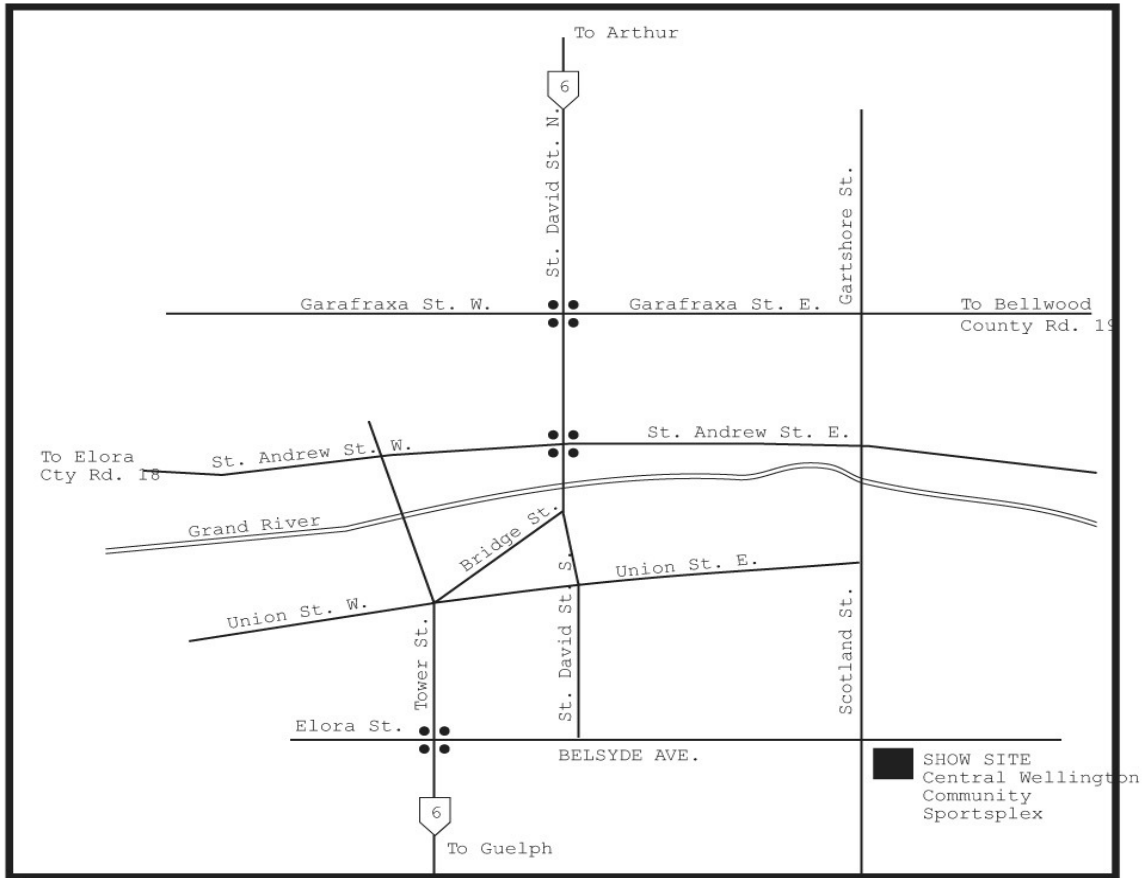

LIMITED BREED SHOW

SATURDAY, APRIL 23, 2016

RING 1 - JUDGE: Mr. R. Natividad

			2:55 p.m.	1	Great Pyrenees	0-0-1-0
				5	Mastiff	1-2-2-0
1:45 p.m.	2	Bernese Mountain Dog		3	Neapolitan Mastiff	1-2-0-0
	1	BP - Bernese Mtn Dog		2	Newfoundland	1-0-1-0
	2	Black Russian Terrier		10	Portuguese Water Dog	3-2-4-1
	2	Boxer		5	BP - Portuguese Wtr Dog	2-3
	2	Bullmastiff		3	Rottweiler	1-2-0-0
	4	Cane Corso		2	Samoyed	0-1-1-0
	4	Doberman Pinscher		6	Siberian Husky	1-2-3-0
	3	Dogue de Bordeaux			Group Judging Upon	
	8	Great Dane			Completion of Breeds	

JUNIOR HANDLING

Saturday, April 23, 2016

Ring 2 - 12:30 p.m.

Note: Juniors must sign up by 11:30 a.m.

SUMMARY

	<u>Fri. #1</u>	<u>Fri. #2</u>	<u>Sat.</u>	<u>Sun.</u>
Group 1	43	40	56	56
Group 2	19	24	33	20
Group 3	45	49	83	65
Group 4	20	20	31	32
Group 5	33	30	40	39
Group 6	20	17	36	24
Group 7	<u>20</u>	<u>20</u>	<u>47</u>	<u>44</u>
	200	200	326	280
Limited Breed Show			65	
Baby Puppies			36	31
Veterans			14	8
Altered			<u>7</u>	<u>5</u>
	<u>200</u>	<u>200</u>	448	324

Armbands and pre-ordered catalogues for the Guelph and District Kennel Club Inc. may be picked up at the Show Secretary's desk 90 minutes prior to the commencement of the show on Friday, April 22, 2016.

Always allow yourself additional time for any possible absentees.

Exhibitors, please be sure to clean-up after your dogs at all times!!!

SHOW SECRETARY

MJN SHOW SERVICES

9 Samya Court
Scarborough ON M1R 2A4
Tel. (416) 759-8593
Fax (416) 759-7790
www.mjnshowservices.com

**DESIGNATED FIRE LANES MUST BE KEPT CLEAR AT ALL TIMES.
THIS WILL BE STRICTLY ENFORCED.**