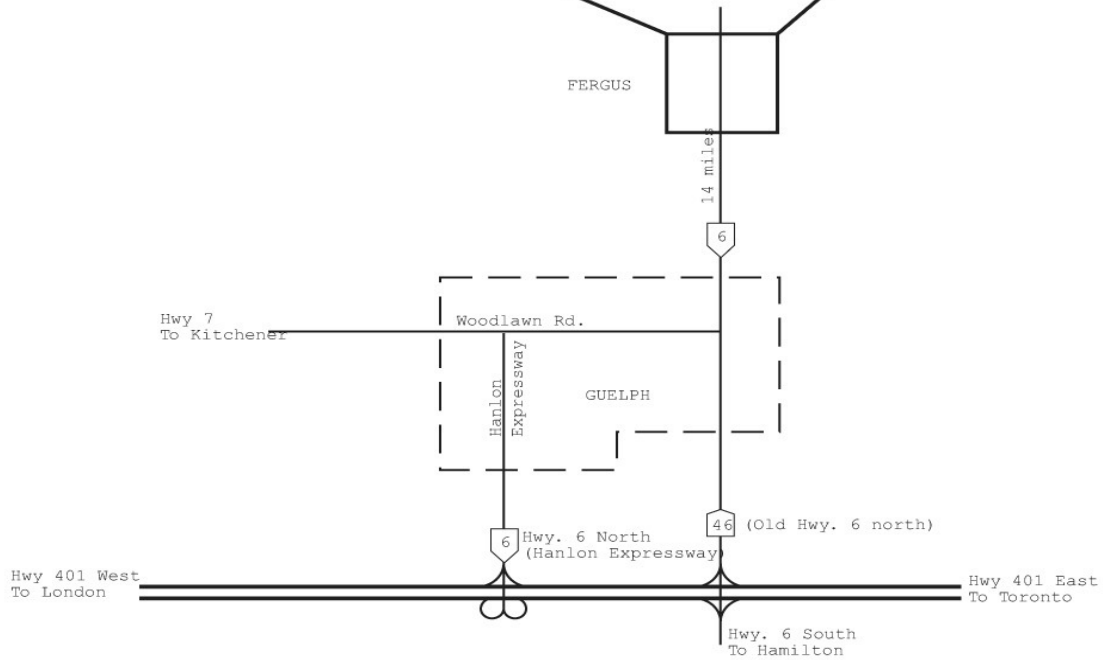

LIMITED BREED SHOW

SATURDAY, APRIL 23, 2016

RING 1 - JUDGE: Mr. R. Natividad

			2:55 p.m.	1	Great Pyrenees	0-0-1-0
				5	Mastiff	1-2-2-0
1:45 p.m.	2	Bernese Mountain Dog		3	Neapolitan Mastiff	1-2-0-0
	1	BP - Bernese Mtn Dog		2	Newfoundland	1-0-1-0
	2	Black Russian Terrier		10	Portuguese Water Dog	3-2-4-1
	2	Boxer		5	BP - Portuguese Wtr Dog	2-3
	2	Bullmastiff		3	Rottweiler	1-2-0-0
	4	Cane Corso		2	Samoyed	0-1-1-0
	4	Doberman Pinscher		6	Siberian Husky	1-2-3-0
	3	Dogue de Bordeaux			Group Judging Upon	
	8	Great Dane			Completion of Breeds	

JUNIOR HANDLING

Saturday, April 23, 2016

Ring 2 - 12:30 p.m.

Note: Juniors must sign up by 11:30 a.m.

SUMMARY

	<u>Fri. #1</u>	<u>Fri. #2</u>	<u>Sat.</u>	<u>Sun.</u>
Group 1	43	40	56	56
Group 2	19	24	33	20
Group 3	45	49	83	65
Group 4	20	20	31	32
Group 5	33	30	40	39
Group 6	20	17	36	24
Group 7	<u>20</u>	<u>20</u>	<u>47</u>	<u>44</u>
	200	200	326	280
Limited Breed Show			65	
Baby Puppies			36	31
Veterans			14	8
Altered			<u>7</u>	<u>5</u>
	<u>200</u>	<u>200</u>	448	324

Armbands and pre-ordered catalogues for the Guelph and District Kennel Club Inc. may be picked up at the Show Secretary's desk 90 minutes prior to the commencement of the show on Friday, April 22, 2016.

Always allow yourself additional time for any possible absentees.

Exhibitors, please be sure to clean-up after your dogs at all times!!!

SHOW SECRETARY

MJN SHOW SERVICES

9 Samya Court
Scarborough ON M1R 2A4
Tel. (416) 759-8593
Fax (416) 759-7790
www.mjnshowservices.com

**DESIGNATED FIRE LANES MUST BE KEPT CLEAR AT ALL TIMES.
THIS WILL BE STRICTLY ENFORCED.**