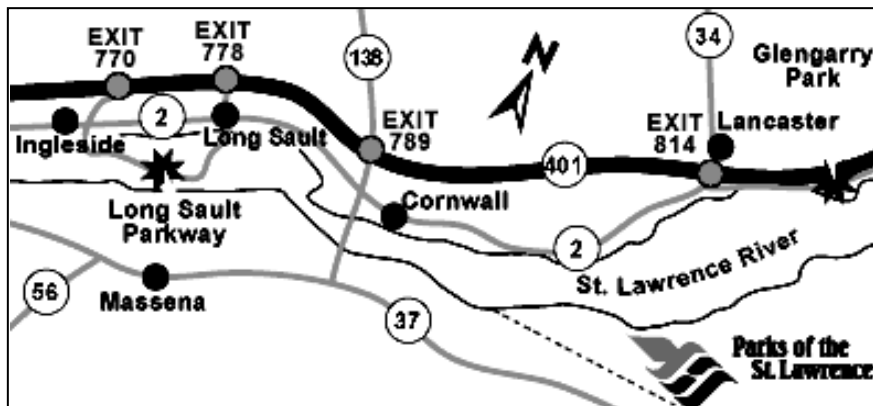

STORMONT, DUNDAS, & GLENGARRY DOG ASSOCIATION

Judging Schedule - Friday, Saturday, Sunday, & Monday - **August 28, 29, 30, 31, 2015**

Long Sault Campgrounds, Woodlands Campsite, Long Sault, ON. Canada

Directions To The Show Site - (map only reference please refer to an official Ontario road map)