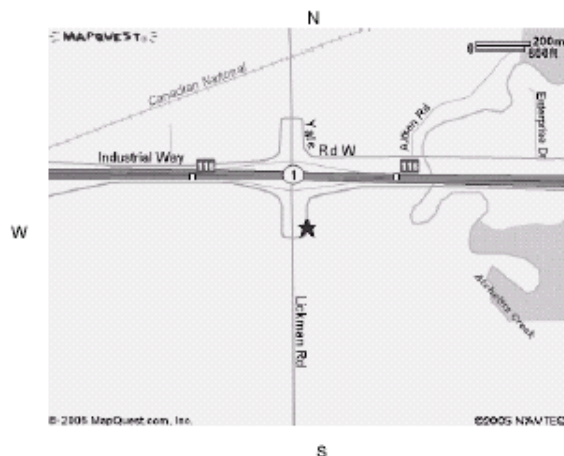

Judging Schedule

Dogwood Boxer Club Specialty Championship Show Friday, April 6, 2012

Indoors
Chilliwack Heritage Park
Lickman Road (Exit 116)
Chilliwack, British Columbia

DIRECTIONS TO THE SHOW SITE

Heritage Park @ Lickman Road
East from Vancouver, Hwy 1 take exit 116 (Lickman Road)
West from Hope/Interior/Alberta, Hwy 1 take exit 116 (Lickman Road)
From the United States, take either, Lynden or Sumas Border crossing,
to Hwy 1 and then east of Hwy 1 to Exit 116 (Lickman Road)
Heritage Park is on the South side of the freeway.