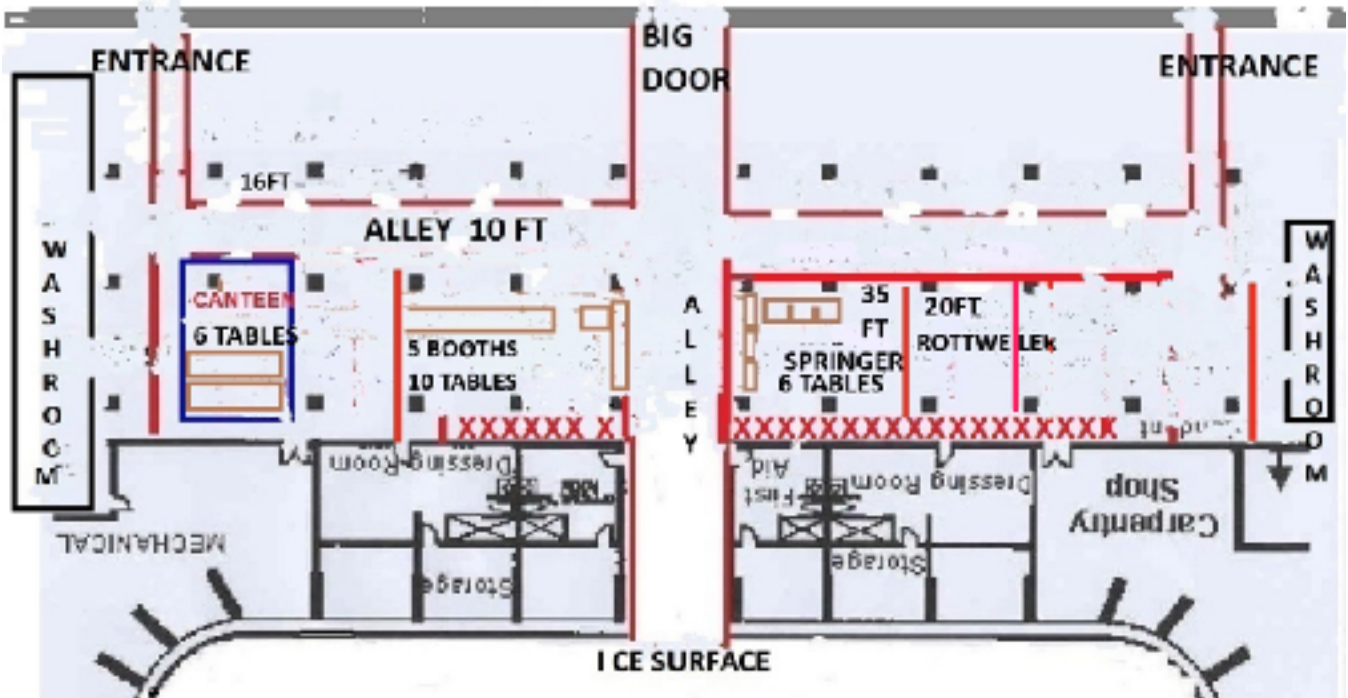

Moncton Veterinary Walk-In & Urgent Care  
30 Trites Road, Riverview, NB E1B 2V6  
**506-777-1235**

Riverview Animal Hospital  
550 Pine Glen Road, Riverview, NB E1B 4X2  
**506 - 387 - 4015**

**NOTICE:** Electrical service is readily available with 15 Amp outlets. ONLY ONE connection can be made at one time. When an electrical service is TRIPPED – it will NOT be reset.