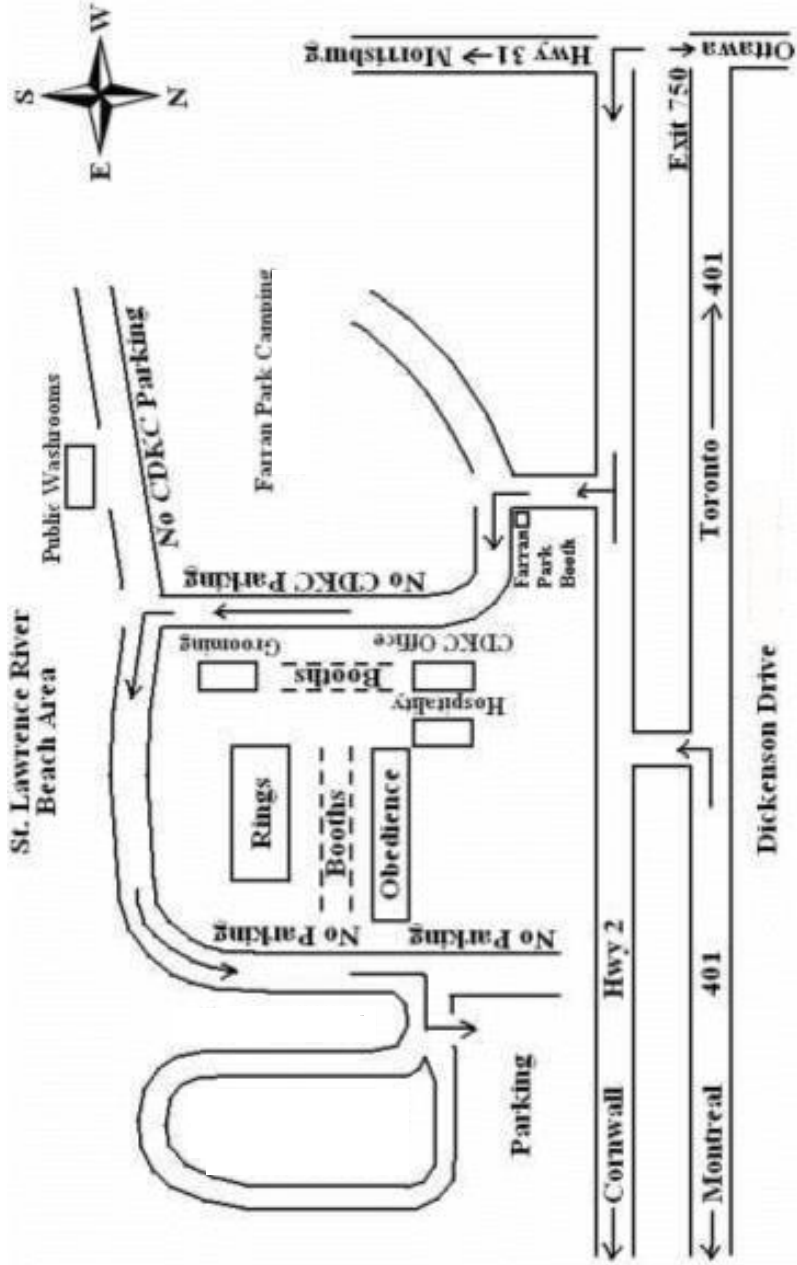

Total: 11 dogs, 1 Ex

TRIAL #4 - RING 5

SUNDAY, SEPTEMBER 3, 2017

FOLLOWS TRIAL #3

GINA LOFFREDO

- 2 Utility B: 1402, 1403
- 3 Novice B: 1001, 1002, 1003
- 1 Novice A: 900

Total: 6 dogs

EXIT 770