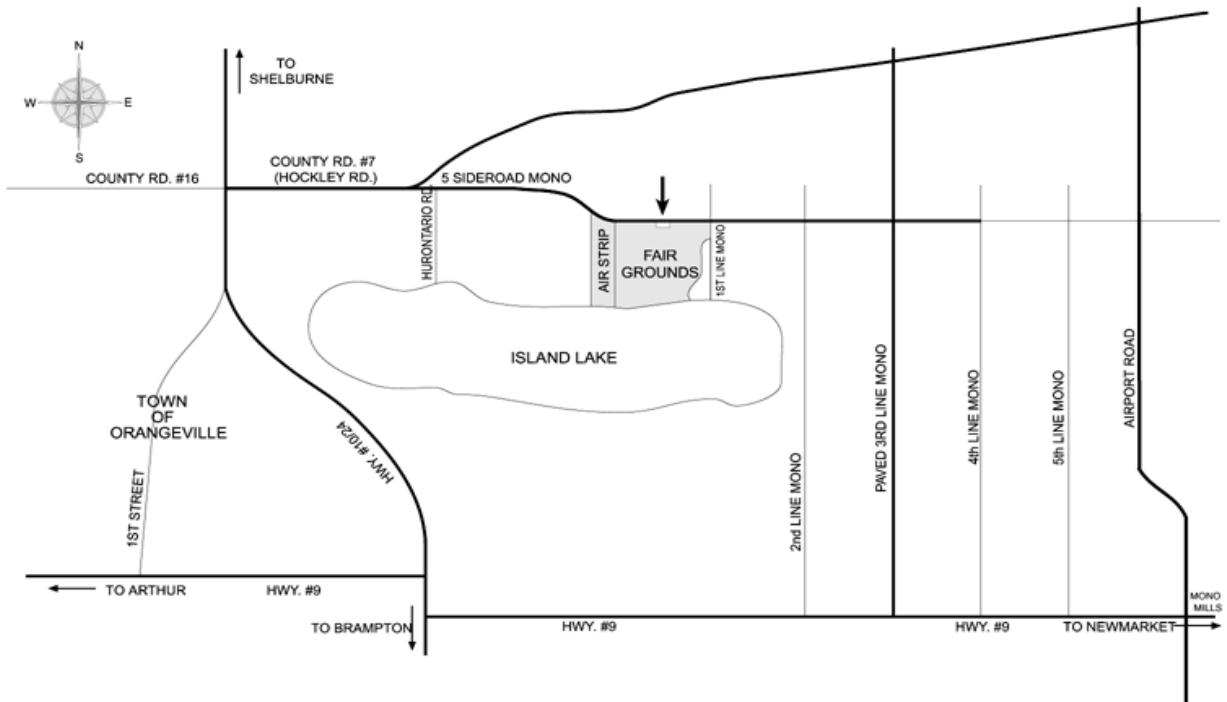

JUDGING SCHEDULE

Friday, DECEMBER 13, 2019
Saturday, DECEMBER 14, 2019
Sunday, DECEMBER 15, 2019

ORANGEVILLE FAIRGROUNDS
247090 Side Road 5, Mono ON L9W 6K5

Directions to Orangeville Fairgrounds

SUMMARY

	<u>Fri. #1</u>	<u>Fri. #2</u>	<u>Sat.</u>	<u>Sun.</u>
Group 1	46	47	100	80
Group 2	24	23	28	42
Group 3	32	33	66	48
Group 4	19	21	40	36
Group 5	26	25	39	35
Group 6	25	24	45	37
Group 7	<u>28</u>	<u>27</u>	<u>54</u>	<u>54</u>
	200	200	372	332
Baby Puppies			65	49
Sweepstakes			22	
Specialty Shows			<u>59</u>	
			518	<u>381</u>