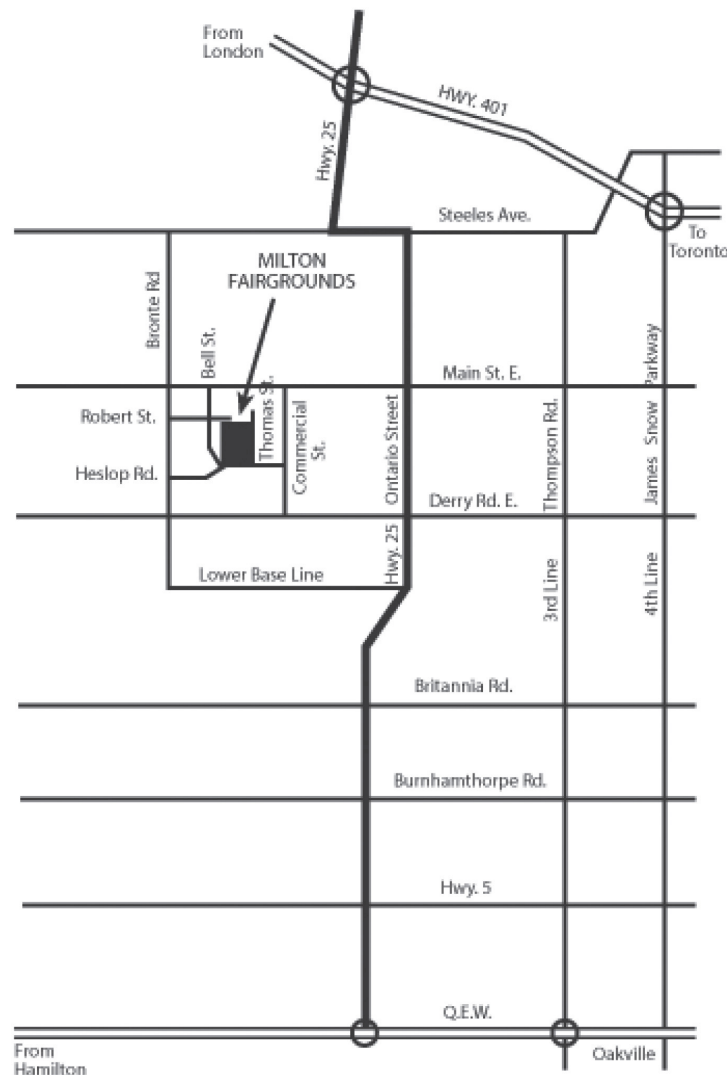

JUDGING SCHEDULE

Friday, September 12, 2014
Saturday, September 13, 2014
Sunday, September 14, 2014

MILTON FAIRGROUNDS
136 Robert Street, Milton, Ontario

The site will be open for exhibitors to setup on
Thursday, September 11, 2014 from Noon.