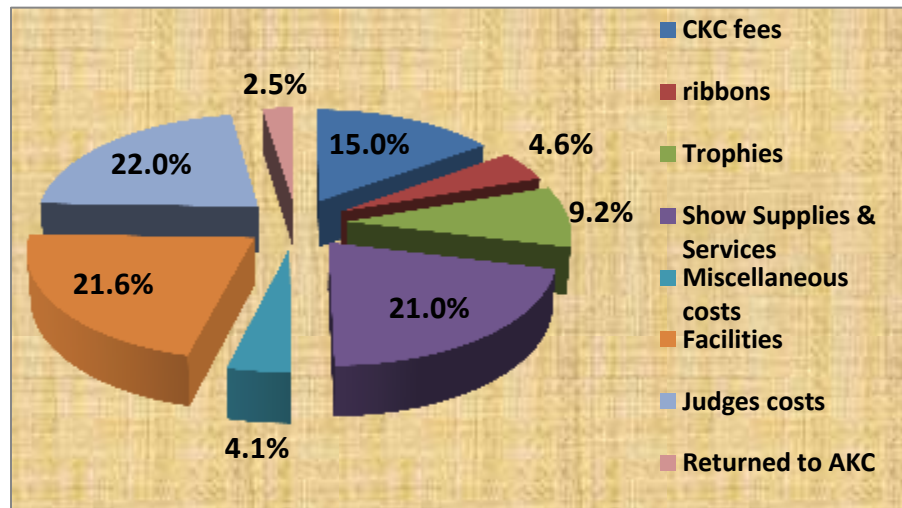

Where Your Entry Fees Go!

CKC Recording Fees are increasing January 1, 2012 to $6.09 per day!

Due to unforeseen circumstances Norman Kenney will be unable to judge his assignment on February 3rd, 4th, and 5th, 2012.

We are happy to advise that Charles Trotter, Carmel, CA, USA, will judge Mr. Kenney's entire assignment.

See *CKC Conformation Rules & Regulations - 3.3.1*

Junior Handling Competition – Saturday at noon

Scent Hurdle Racing – Saturday, after Best in Show and the Alberta Shetland Sheepdog & Collie Association Specialty

Early morning coffee - bring your coffee cup.
Thank you to Cathy French, our show photographer, for continuing to offer us early morning coffee.