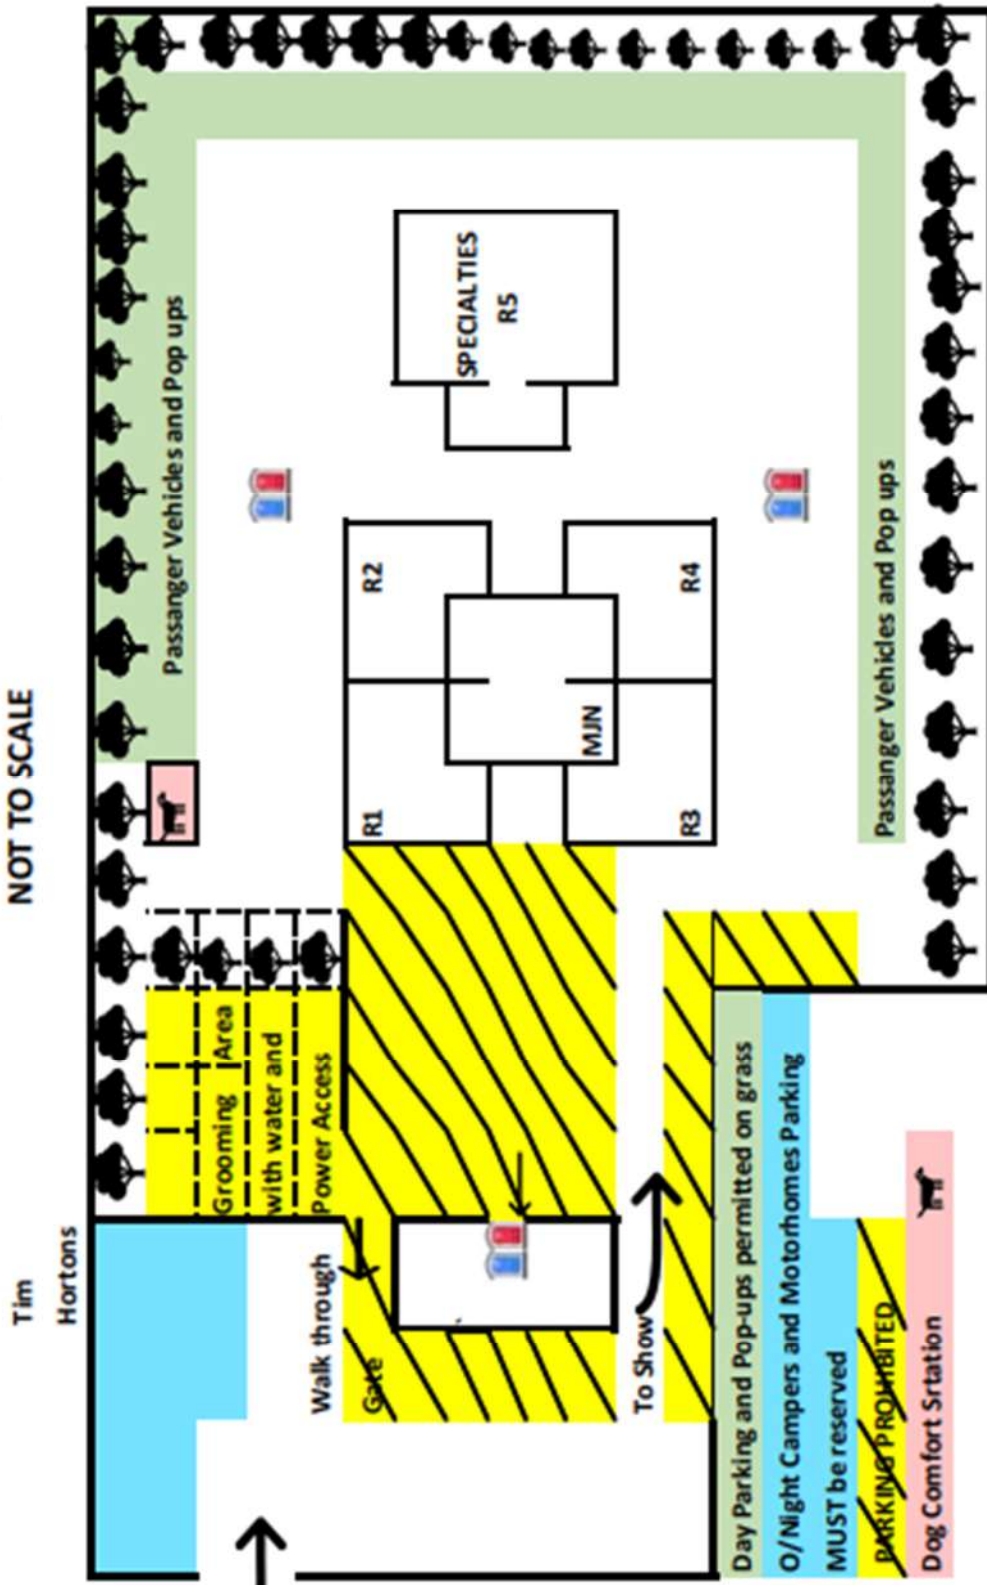

**SAXONIA HALL - GERMAN CANADIAN CLUB OF AYLMER**  
522 Talbot Street West (HIGHWAY #3), Aylmer, Ontario

NOT TO SCALE

Passenger Vehicles and Pop ups

Passenger Vehicles and Pop ups

- Day Parking and Pop-ups permitted on grass
- O/Night Campers and Motorhomes Parking MUST be reserved
- ~~PARKING PROHIBITED~~
- Dog Comfort Station