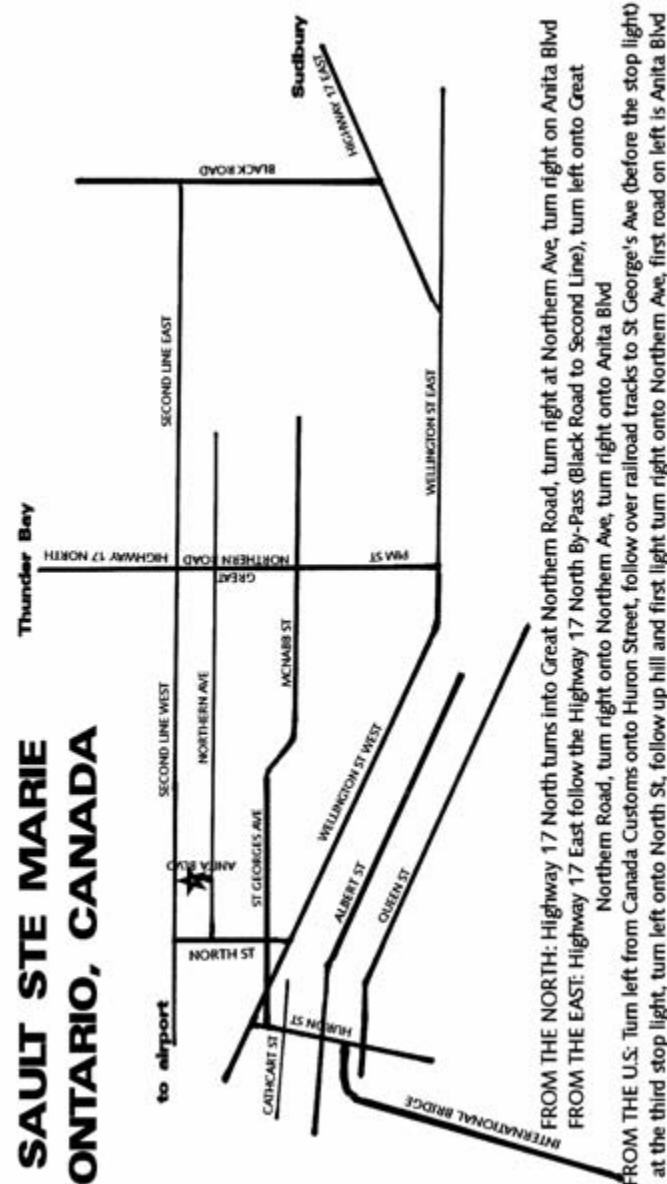

SAULT STE MARIE ONTARIO, CANADA