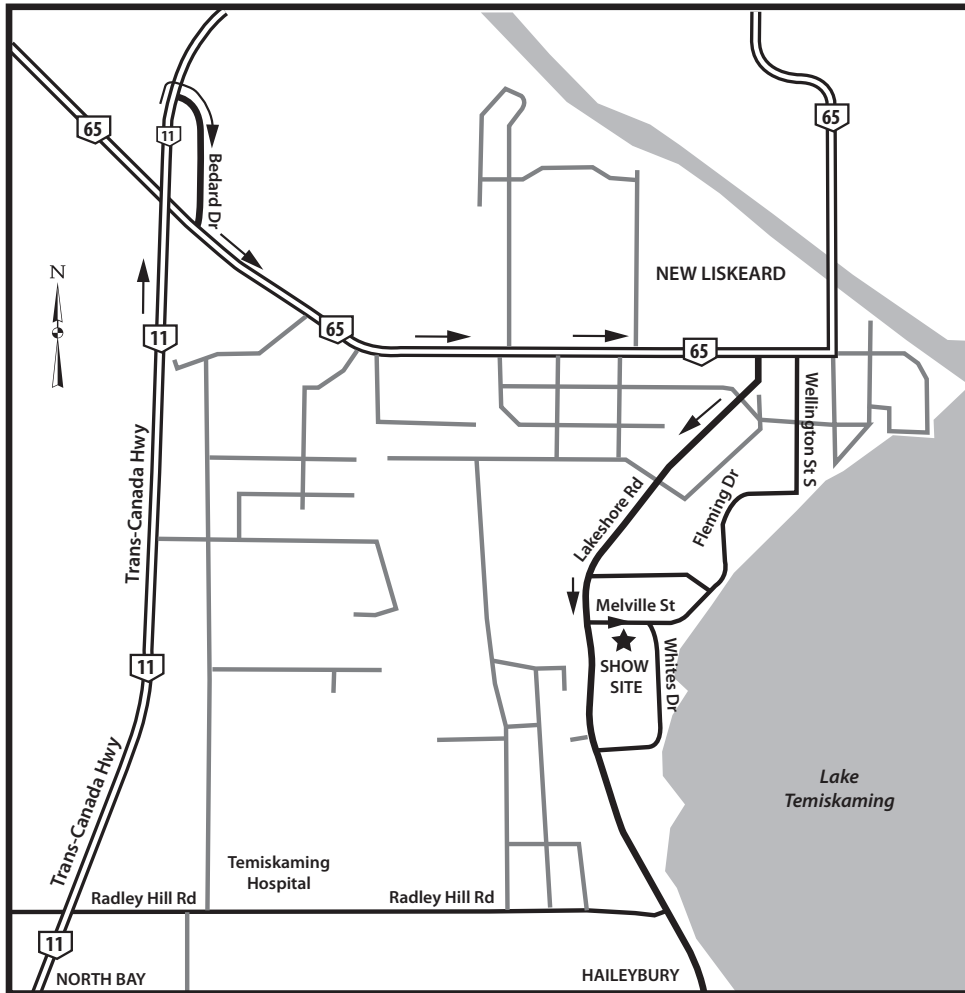

JUDGING SCHEDULE

Tuesday, August 17, 2010
Wednesday, August 18, 2010
Thursday, August 19, 2010

ALGONQUIN MEMORIAL PARK New Liskeard, Ontario

SUMMARY

	Show #1	Show #2	Show #3	Show #4	Show #5	Show #6
Group 1	36	36	35	35	31	32
Group 2	17	17	17	16	17	17
Group 3	20	20	18	19	18	18
Group 4	14	18	14	17	18	15
Group 5	33	33	32	36	33	32
Group 6	13	13	13	13	13	13
Group 7	<u>31</u>	<u>29</u>	<u>32</u>	<u>10</u>	<u>28</u>	<u>26</u>
	164	166	161	168	158	153