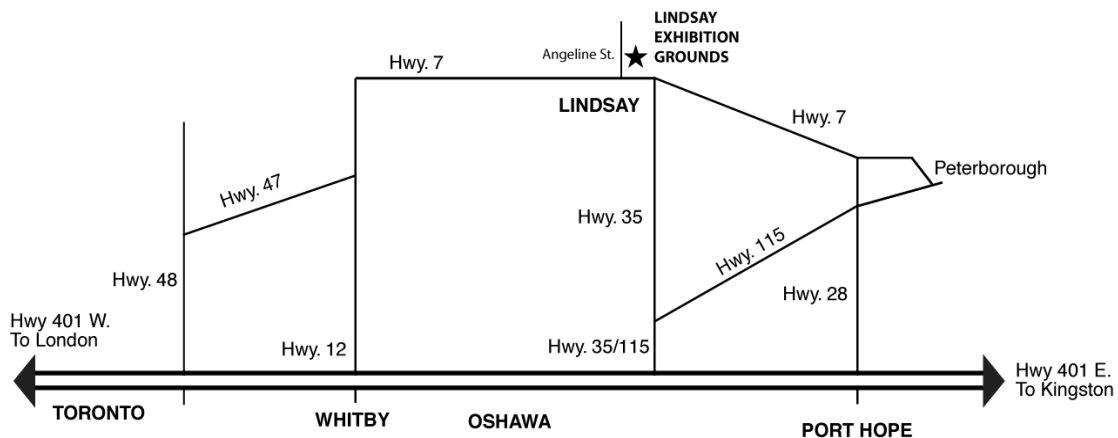

SANCTION MATCH - ALL BREED

THURSDAY, APRIL 26, 2012

Entries taken from 5:00 p.m. *** Judging begins at 6:00 p.m.
Match will be held in the Farmers' Mutual Exhibition Building

FRIDAY, APRIL 27, 2012 - SHOW #1