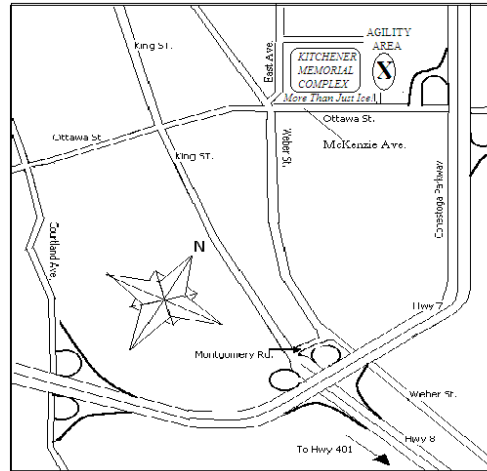

DIRECTIONS TO THE SHOW SITE
From Hwy 401, take Hwy 8 (exit # 278) toward Kitchener.

Please note: FBJ = Follows Breed Judging

***All Specialty totals included ALL CLASSES**

Junior Handling

Saturday May 22, 2010 – TBA
Ring # 2 Time : 1:00 pm