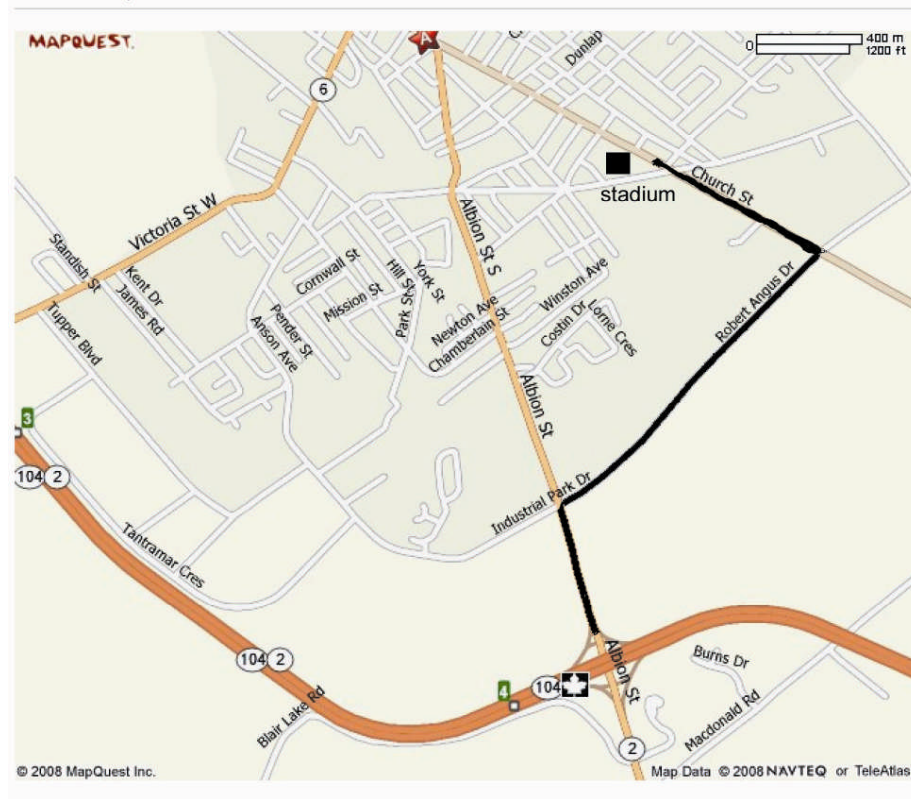

TANTRAMAR KENNEL CLUB

JUDGING SCHEDULE

Saturday, May 22 & Sunday, May 23, 2010
Amherst Stadium, Church St., Amherst, NS

- Judging for each show will start promptly and will adhere as closely as possible to this schedule.
- Exhibitors and handlers of several dogs must have an alternate handler available so that judging is not delayed.
- It is the responsibility of the exhibitor to be at ringside when their classes are called. It is not the responsibility of the ring steward to locate dogs. Judges will not wait for any dog delaying a class.
- Junior handling will be held on Saturday and Sunday in both Conformation and Obedience.
- The precinct of the Shows and Trials is the building and its entrances.
- The arena will be open each day at 7:00 am and will be open on Friday after 5:00 pm for those who wish to set up early.
- **The Show/Trial Superintendent will be in complete charge of these Shows and Trials.**
- Group judging will follow immediately upon completion of Breed judging within each Group
- Judging will begin both days at 8:00 am.
- Time for Conformation Judging is based on 20 - 25 dogs per hour. Obedience Judging is based on: Utility - 6 dogs/hour, Open - 7 dogs/hour, Novice A, B, C & Intermediate - 8 dogs/hour & Pre-Novice – 9 dogs/hour. Rally judging is based on 20 dogs/hour plus 10 min walk through time.
- **CLEANUP: All exhibitors will be held responsible for clean-up on the show site and surrounding areas for their own dogs or dogs they are handling.**

DIRECTIONS

Take exit 4 to Albion St. Coming from Truro, turn right off the ramp. From NB turn left off the ramp. At the second set of lights, turn right onto Robert Angus Drive. At the four way stop turn left onto Church St. Proceed until you see the stadium on your left.