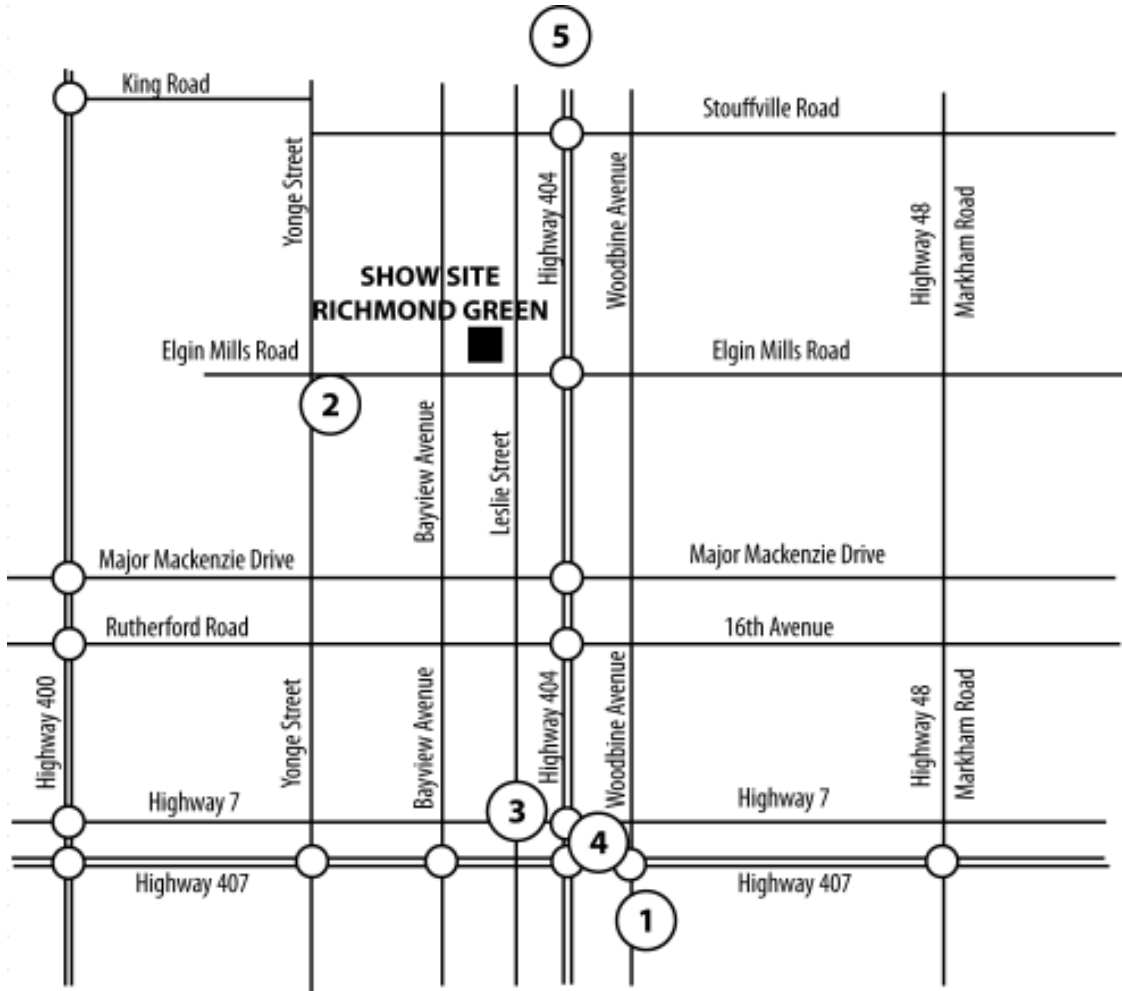

1. E

1. Comfort Inn Markham	905-477-6077
2. Travelodge Richmond Hill	905-884-1007
3. Marriott	905-707-7933
4. Howard Johnson Markham	1-877-703-4656
5. Comfort Inn Newmarket	905-895-3355

It is getting harder and harder to get motels to accept dogs.

Please keep dogs quiet.

Keep them crated when unattended and under control at all times.

Respect the wishes of owners, employees and other guests.

PLEASE LEAVE THE PREMISES CLEAN!