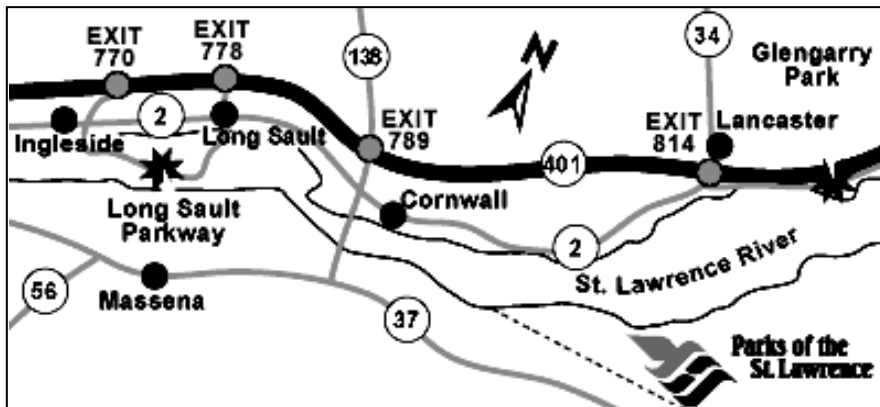

STORMONT, DUNDAS, & GLENGARRY DOG ASSOCIATION

Judging Schedule - Friday, Saturday, Sunday, & Monday - August 22, 23, 24, 25, 2014

Long Sault Campgrounds, Woodlands Campsite, Long Sault, ON, Canada

Directions To The Show Site - (map only reference please refer to an official Ontario road map)