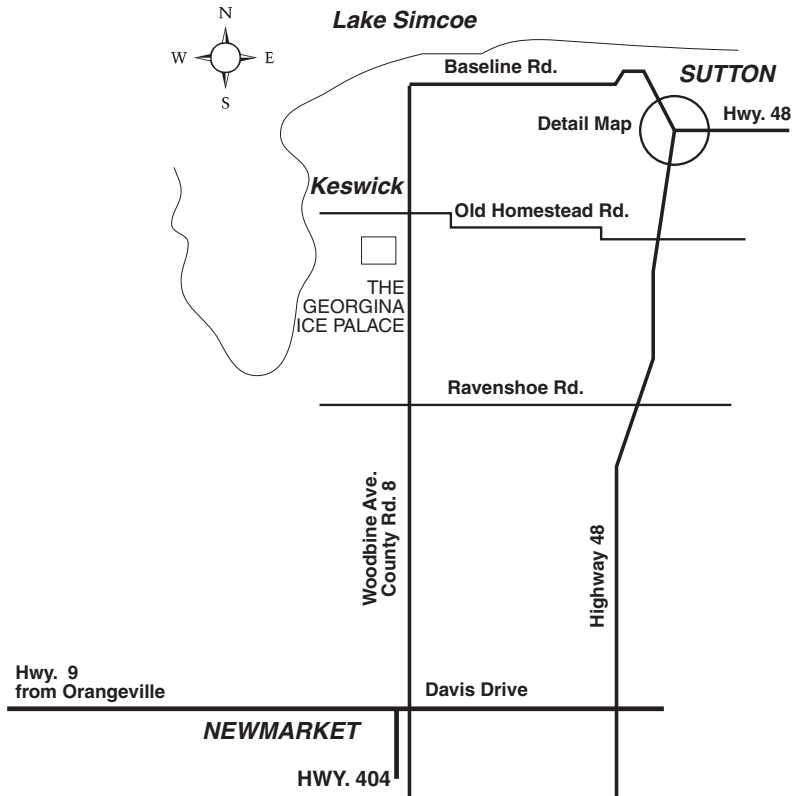

JUDGING SCHEDULE

November 12, 13 and 14, 2010

Sutton Arena
48 Hawkins Street, Sutton, Ontario
(3 short blocks from the lights at Hwy. 48 and High St.)

FRIDAY, NOVEMBER 12, 2010

RING 1 - Judge: Mr. M. Thornton