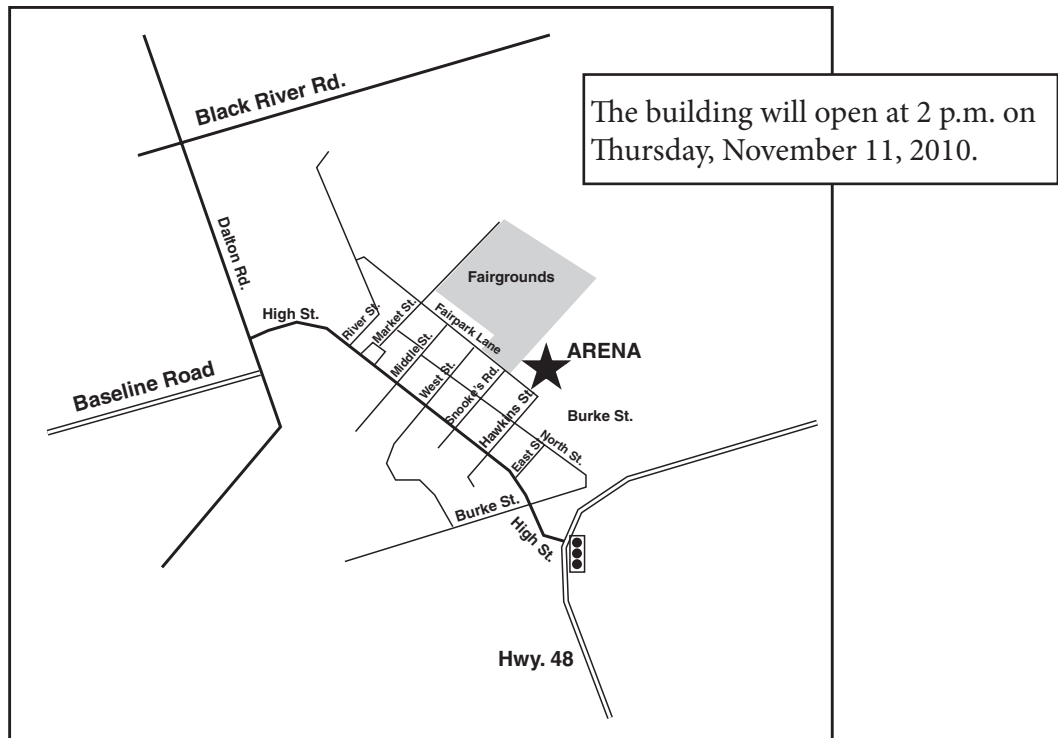

JUDGING SCHEDULE

November 12, 13 and 14, 2010

Sutton Arena
48 Hawkins Street, Sutton, Ontario
(3 short blocks from the lights at Hwy. 48 and High St.)

FRIDAY, NOVEMBER 12, 2010

RING 1 - Judge: Mr. M. Thornton